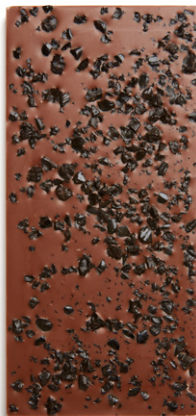

# BARS

BILDENE VISER ET EKSEMPEL PÅ EGET DESIGN

DARK 70%, 17497

DARK 58%, 17499

MILK 35%, 17498

CARAMEL 35%, 17496

MILK 35% / LIQUORICE,  
17490

MILK 35% / SEA SALT,  
17491

DARK 70%  
WITH CHOCOLATE DRAGEE,  
17500

MILK 35%  
WITH MINI MARSMALLOWS  
AND SOMBREROS, 17530