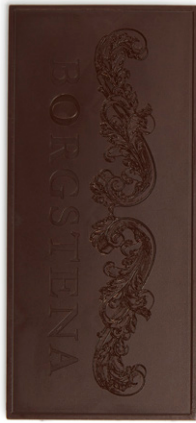

# BARS

BILDENE VISER ET EKSEMPEL PÅ EGET DESIGN

DARK 70%, 17497

DARK 58%, 17499

MILK 35%, 17498

CARAMEL 35%, 17496

MILK 35% / LIQUORICE,  
17490

MILK 35% / SEA SALT,  
17491

DARK 70%  
WITH CHOCOLATE DRAGEE,  
17500

MILK 35%  
WITH MINI MARSMALLOWS  
AND SOMBREROS, 17530